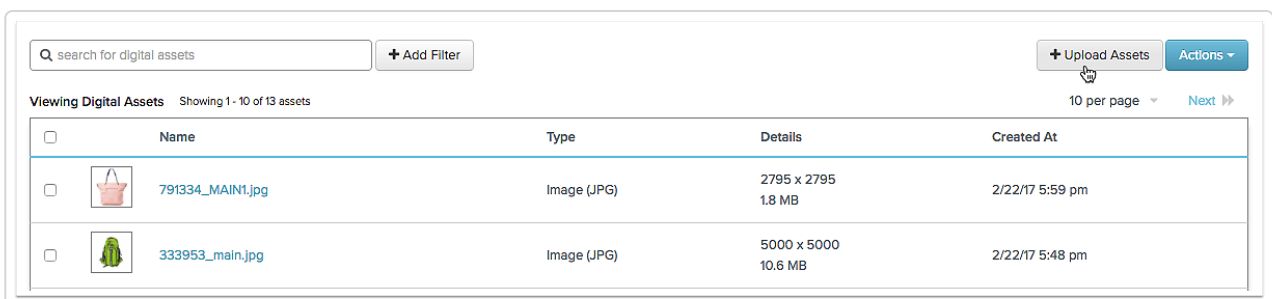

Getting Started with Digital Assets

Last Modified on 08/20/2019 3:17 pm EDT

Importing Digital Assets

To view the Digital Assets page in Salsify, select the “Digital Assets” Menu and “View All”.

Click the **Actions** button, Select **+ Upload Assets** to import your files into Salsify.