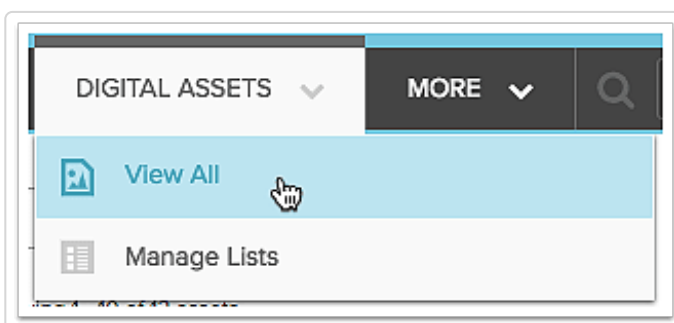

Viewing Digital Assets

To view the Digital Assets page in Salsify, select the “Digital Assets” Menu and “View All”.